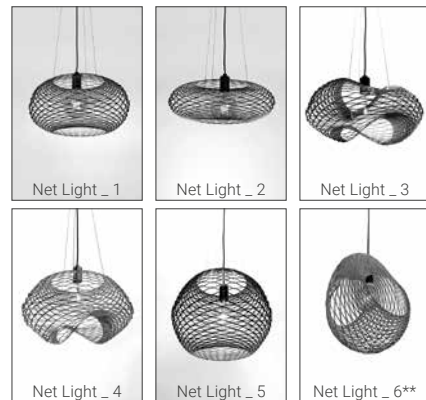

4 Finiture · Colours:

NX | BX | AG | CR | OR

Finiture disponibili solo in versione opaca
Finishes available only in matt version

*Finitura disponibili solo in versione lucida
*Finishes available only in glossy version

Cavo rayon nero: 150 cm
Black rayon cable: 150 cm

Dimensioni: Ø50 cm altezza 25 cm
(variabili a seconda della forma).
Dimensions: Ø50 cm height 25 cm
(variable dimensions depending on the shape)
Ø35 cm altezza 18 cm
(variabili a seconda della forma).
Ø35 cm height 18 cm
(variable dimensions depending on the shape)

Dim. rosone: Ø16 cm altezza 3 cm
Ceiling rose dim.: Ø16 cm height 3 cm

** Disponibile solo per la sospensione da 50 cm con sorgente luminosa singola.
** Only available for 50 cm suspension with single light source

Dim. 3 (cm)

Versioni 5 Version

Finiture · Colours

	Verniciata Painted	Cromata* Chrome*	Oro* Gold*
Ø35 (35X) (NL1), (NL2), (NL3), (NL4), (NL5)	387€	484€	532€
Ø50 (50X) (NL1), (NL2), (NL3), (NL4), (NL5), (NL6)	542€	678€	726€

Prezzi IVA esclusa · Prices excluding VAT; Colore non a catalogo: su richiesta · Colour not in the catalog: on request;
Altri colori a catalogo · Other colours in the catalog: +10%