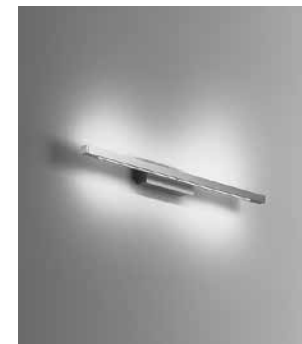

Tratto Linear wall

by Franco Zavarise

Applique · Wall

TR WO **3** **4** XX X L **8** 6 3 D I

Materiale · Material:
Ottone/alluminio · Brass/aluminum

Sorgente luminosa LED · LED Light source:
LED 9,5W 539 lm 3000k DALI
LED 15,5W 862 lm 3000k DALI
LED 23,5W 1277 lm 3000k DALI