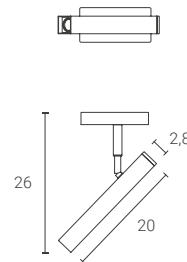

Tratto Ceiling

by Franco Zavarise

Plafoniera · Ceiling

TR CX 20X **4** XX X L M 4 3 D I

Materiale · Material:
Ottone/alluminio · Brass/aluminum

Sorgente luminosa LED · LED Light source:
LED 4,9W 241 lm 3000k DALI

4 Finiture · Colours:
NX | BX | SA

Finiture disponibili solo in versione opaca
Finishes available only in matt version

Dimensione Dimension (cm)	Sorgente luminosa Light source	Finiture · Colours	
		Verniciata Painted	Ottone Brass
20 cm	LED 4,9W DALI	252 €	252 €

Prezzi IVA esclusa · Prices excluding VAT; Colore non a catalogo: su richiesta · Colour not in the catalog: on request;
Altri colori a catalogo · Other colours in the catalog: +10%

Tratto Linear

by Franco Zavarise

Sospensione · Suspension

TR SO **3** **4** XX X L **8** 6 3 D I

Materiale · Material:
Ottone/alluminio · Brass/aluminum

Sorgente luminosa LED · LED Light source:
LED 9,5W 539 lm 3000k DALI
LED 15,5W 862 lm 3000k DALI
LED 23,5W 1277 lm 3000k DALI

4 Finiture · Colours:
NX | BX | SA

Finiture disponibili solo in versione opaca
Finishes available only in matt version

Dimensione 3 Dimension (cm)	Sorgente luminosa Light source	Tipo di Emissione 8 Emission	Finiture · Colours	
			Verniciata Painted	Ottone Brass
50 cm (50X)	LED 9,5W DALI	Monoemissione · Single emission (M)	402 €	479 €
		Biemissione · Dual emission (B)	428 €	510 €
80 cm (80X)	LED 15,5W DALI	Monoemissione · Single emission (M)	441 €	545 €
		Biemissione · Dual emission (B)	477 €	581 €
125 cm (125)	LED 23,5W DALI	Monoemissione · Single emission (M)	501 €	662 €
		Biemissione · Dual emission (B)	638 €	808 €

Prezzi IVA esclusa · Prices excluding VAT; Colore non a catalogo: su richiesta · Colour not in the catalog: on request;
Altri colori a catalogo · Other colours in the catalog: +10%

Tratto Linear wall

by Franco Zavarise

Applique · Wall

TR WO **3** **4** XX X L **8** 6 3 D I