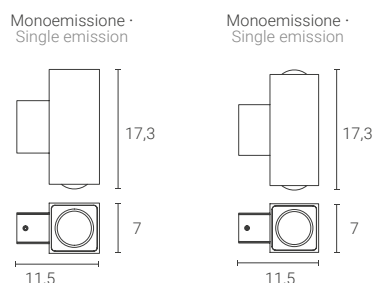

Mec Applique

by Franco Zavarise

Applique · Wall

ME CR X70 **4** **5** X L **8** 6 3 D O

Materiale · Material:
Ottone/alluminio · Brass/aluminum

Sorgente luminosa LED · LED Light source:
LED 9W 1270 lm 3000k DALI
LED 18W 2120 lm 3000k DALI
Driver solo per installazione remota venduto separatamente · Driver only for remote installation is sold separately