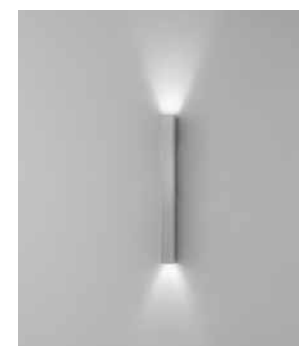

Dimensione
Dimension (cm)

20 cm

Sorgente luminosa
Light source

LED 4,9W DALI

Finiture · Colours

Verniciata
Painted

234 €

Ottone
Brass

234 €

Prezzi IVA esclusa · Prices excluding VAT; Colore non a catalogo: su richiesta · Colour not in the catalog: on request;
Altri colori a catalogo · Other colours in the catalog: +10%

4 Finiture · Colours:
NX | BX | SA

Finiture disponibili solo in versione opaca
Finishes available only in matt version

Driver per installazione remota incluso nel prezzo
Driver for remote installation included in the price

Tratto Applique vert by Franco Zavarise

Applique · Wall

TR WV **3** **4** XX X L **8** 6 3 D I

Materiale · Material:
Ottone/alluminio · Brass/aluminum

Sorgente luminosa LED · LED Light source:
LED 4,9W 241 lm 3000k DALI · Driver solo per installazione remota · Driver only for remote installation