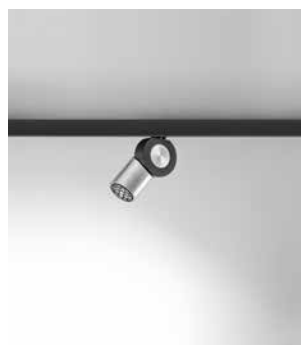

4 Finiture · Colours:

NX | BX | OB | ON

Finiture disponibili solo in versione opaca
Finishes available only in matt version

Dimensione Dimension (cm)	Sorgente luminosa Light source	Finiture · Colours	
		Verniciata Painted	Verniciata + ottone Painted + brass
70 cm	LED 5W DALI	972 €	972 €

Prezzi IVA esclusa · Prices excluding VAT; Colore non a catalogo: su richiesta · Colour not in the catalog: on request;
Altri colori a catalogo · Other colours in the catalog: +10%

Nino Track by Franco Zavarise

Binario · Track

1 2 3 4 XX X L M **9** 3 D I

Materiale · Material:
Ottone/alluminio/ferro · Brass/aluminum/iron
Sorgente luminosa LED · LED Light source:
LED 1x2,7W 206 lm 3000k DALI
LED 1x5W 399 lm 3000k DALI