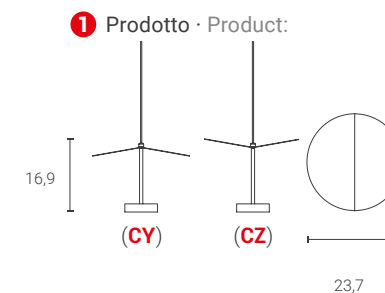

4 Finiture · Colours:

BX | NX | SA

Finiture disponibili solo in versione opaca
Finishes available only in matt version

Dimensione Dimension (cm)	Sorgente luminosa Light source	Finiture · Colours	
		Verniciata Painted	Ottone satinato Satinated brass
24 cm	LED 4,2W DALI	245 €	323 €

Prezzi IVA esclusa · Prices excluding VAT; Colore non a catalogo: su richiesta · Colour not in the catalog: on request;
Altri colori a catalogo · Other colours in the catalog: +10%