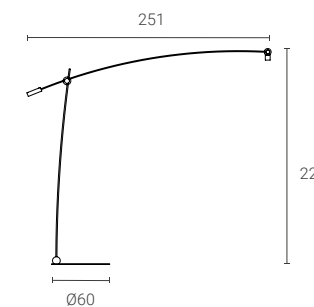

1 Prodotto · Product:

(NQ) Nino quadrato · Nino square
(NR) Nino rotondo · Nino round

4 Finiture · Colours:

NX | BX | OB | ON

Finiture disponibili solo in versione opaca
Finishes available only in matt version

Dimensione Dimension (cm)	Sorgente luminosa Light source	Finiture · Colours	
		Verniciata Painted	Verniciata + ottone Painted + brass
221 cm	LED 5W ON/OFF	1.495 €	1.495 €

Prezzi IVA esclusa · Prices excluding VAT; Colore non a catalogo: su richiesta · Colour not in the catalog: on request;
Altri colori a catalogo · Other colours in the catalog: +10%