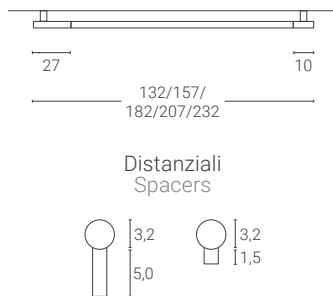

4 Finiture · Colours:

NX | BX | SA | BC | BS | FM

Finiture disponibili solo in versione opaca
Finishes available only in matt version

Driver ON/OFF incluso inserito
nell'apparecchio · ON/OFF driver included
inserted in the device

*Vedi tabella finiture ottone.
Non disponibile in ottone spazzolato.
*See brass finishes chart.
Not available in brushed brass.

L'apparecchio è disponibile con due
diverse lunghezze di distanziali, in modo
da poter essere montato ad incrocio per
la realizzazione di composizioni multiple.
Specificare, in fase d'ordine, la lunghezza
dei distanziali desiderati (standard 1,5
cm).
The device is available with two different
lengths of spacers. It can be cross
mounted for the creation of multiple
composites. Please specify the desired
spacer length when ordering (standard
1,5 cm).

Dimensione 3 Dimension (cm)	Sorgente luminosa Light source	Finiture · Colours	
		Verniciata Painted	Ottone* Brass*
132 cm (132)	LED 18W - ON/OFF	376€	417€
157 cm (157)	LED 23W - ON/OFF	392€	436€
182 cm (182)	LED 28W - ON/OFF	419€	464€
207 cm (207)	LED 33W - ON/OFF	439€	487€
232 cm (232)	LED 37W - ON/OFF	462€	513€

Prezzi IVA esclusa · Colore non a catalogo: su richiesta · Colour not in the catalog: on request; Altri colori a catalogo · Other colours in the catalog: +10%; Rosa quarzo · Quartz pink : +15%