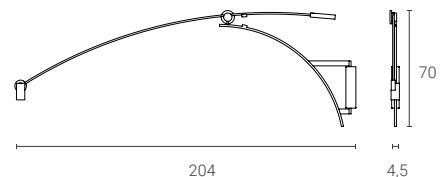

Nino Sbraccio by Franco Zavarise

Applique · Wall

1 WS 70X **4** XX X L M 6 3 D I

Materiale · Material:
Ottone/alluminio/ferro · Brass/aluminum/iron
Sorgente luminosa LED · LED Light source:
LED 1x5W 399 lm 3000k DALI