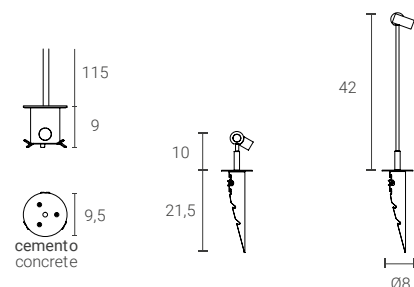

1 Prodotto · Product:

(NQ) Nino quadrato · Nino square
(NR) Nino rotondo · Nino round

4 Finiture · Colours:

NX | BX | OB | ON

Finiture disponibili solo in versione opaca
Finishes available only in matt version

Dimensione 3 Dimension (cm)	Modello 2 Model	Finiture · Colours	
		Verniciata Painted	Verniciata + ottone Painted + brass
10 cm (10X)	Piantana terra · Outdoor floor (PT)	258 €	258 €
	Piantana cemento · Concrete floor (PC)		
42 cm (42X)	Piantana terra · Outdoor floor (PT)	271 €	271 €
	Piantana cemento · Concrete floor (PC)		

Prezzi IVA esclusa · Prices excluding VAT; Colore non a catalogo: su richiesta · Colour not in the catalog: on request;
Altri colori a catalogo · Other colours in the catalog: +10%

Cavo(1m) · Cable(1m)	Driver 20W · Driver 20W
4€	40€