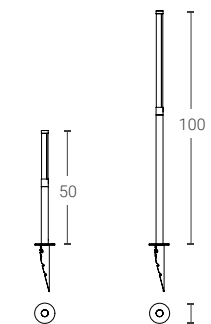

Dimensione 3 Dimension (cm)	Sorgente luminosa Light source	Versione 2 Version	Finiture · Colours	
			Verniciata Painted	Ottone Brass
50 cm (50X)	LED 5,2W	Picchetto · Picket (PC)	440 €	440 €
		Base · Base (PT)	442 €	442 €
100 cm (100)	LED 10,4W	Picchetto · Picket (PC)	544 €	544 €
		Base · Base (PT)	550 €	550 €

Prezzi IVA esclusa · Colore non a catalogo: su richiesta · Colour not in the catalog: on request; Altri colori a catalogo · Other colours in the catalog: +10%; Rosa quarzo · Quartz pink : +15%

Cavo(1m) · Cable(1m)	Driver 20W · Driver 20W
4€	40€