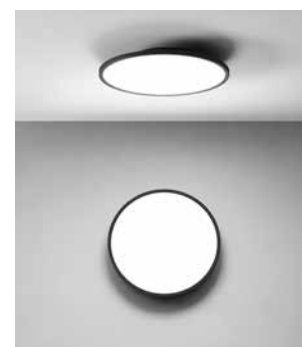

4 Finiture · Colours:

NX | BX

Finiture disponibili solo in versione opaca
Finishes available only in matt version

Dimensione 3

Dimension (cm)

Sorgente luminosa

Light source

Finiture · Colours

Verniciata
Painted

40 cm (40X)	LED 26W DALI	893 €
50 cm (50X)	LED 33W DALI	961 €
60 cm (60X)	LED 40W DALI	1.075 €

Prezzi IVA esclusa · Prices excluding VAT; Colore non a catalogo: su richiesta · Colour not in the catalog: on request;
Altri colori a catalogo · Other colours in the catalog: +10%

Alioth Applique by Franco Zavarise

Applique · Wall

AH WX **3 4** XX X L M X 3 D I

Materiale · Material:

Ottone/alluminio/ferro/PMMA · Brass/aluminum/iron/PMMA

Sorgente luminosa LED · LED Light source:
LED 26W 1896 lm 3000k DALI
LED 33W 2592 lm 3000k DALI
LED 40W 3110 lm 3000k DALI