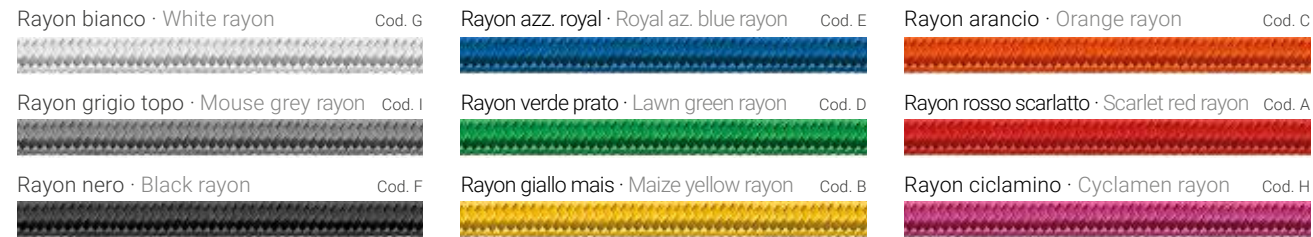

Finiture · Colours

Colori cavi in tessuto · Fabric cable colours