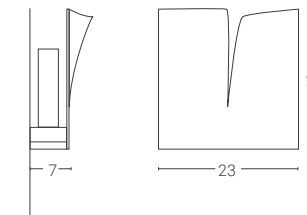

4 Finiture · Colours:

NX | BX | UX | LX

Finiture disponibili solo in versione opaca
Finishes available only in matt version

Dimensione Dimension (cm)	Finiture · Colours		
	Verniciata Painted	Blu di laminazione Iron blue	Ruggine Rust finish
23 x 23	157€	191€	191€

Prezzi IVA esclusa · Prices excluding VAT; Colore non a catalogo: su richiesta · Colour not in the catalog: on request; Altri colori a catalogo · Other colours in the catalog: +10%; Rosa quarzo · Quartz pink : +15%