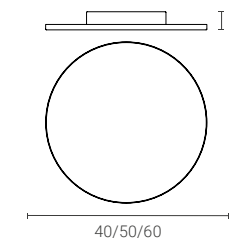

4 Finiture · Colours:

NX | BX

Finiture disponibili solo in versione opaca
Finishes available only in matt version

Dimensione 3

Dimension (cm)

Sorgente luminosa

Light source

Finiture · Colours

Verniciata
Painted

40 cm (40X)	LED 26W DALI	560 €
50 cm (50X)	LED 33W DALI	683 €
60 cm (60X)	LED 40W DALI	828 €

Prezzi IVA esclusa · Prices excluding VAT; Colore non a catalogo: su richiesta · Colour not in the catalog: on request;
Altri colori a catalogo · Other colours in the catalog: +10%