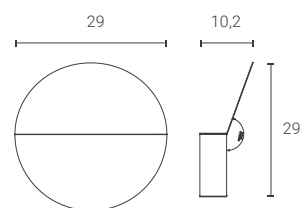

Cyrcle applique

by Lorenzo Palmeri

Sospensione · Suspension

CY WX 29X **4** XX X L M X 3 D I

Materiale · Material:
Alluminio/ferro · Aluminum/iron

Sorgente luminosa LED · LED Light source:
LED 1x20W 2210 lm 3000k DALI